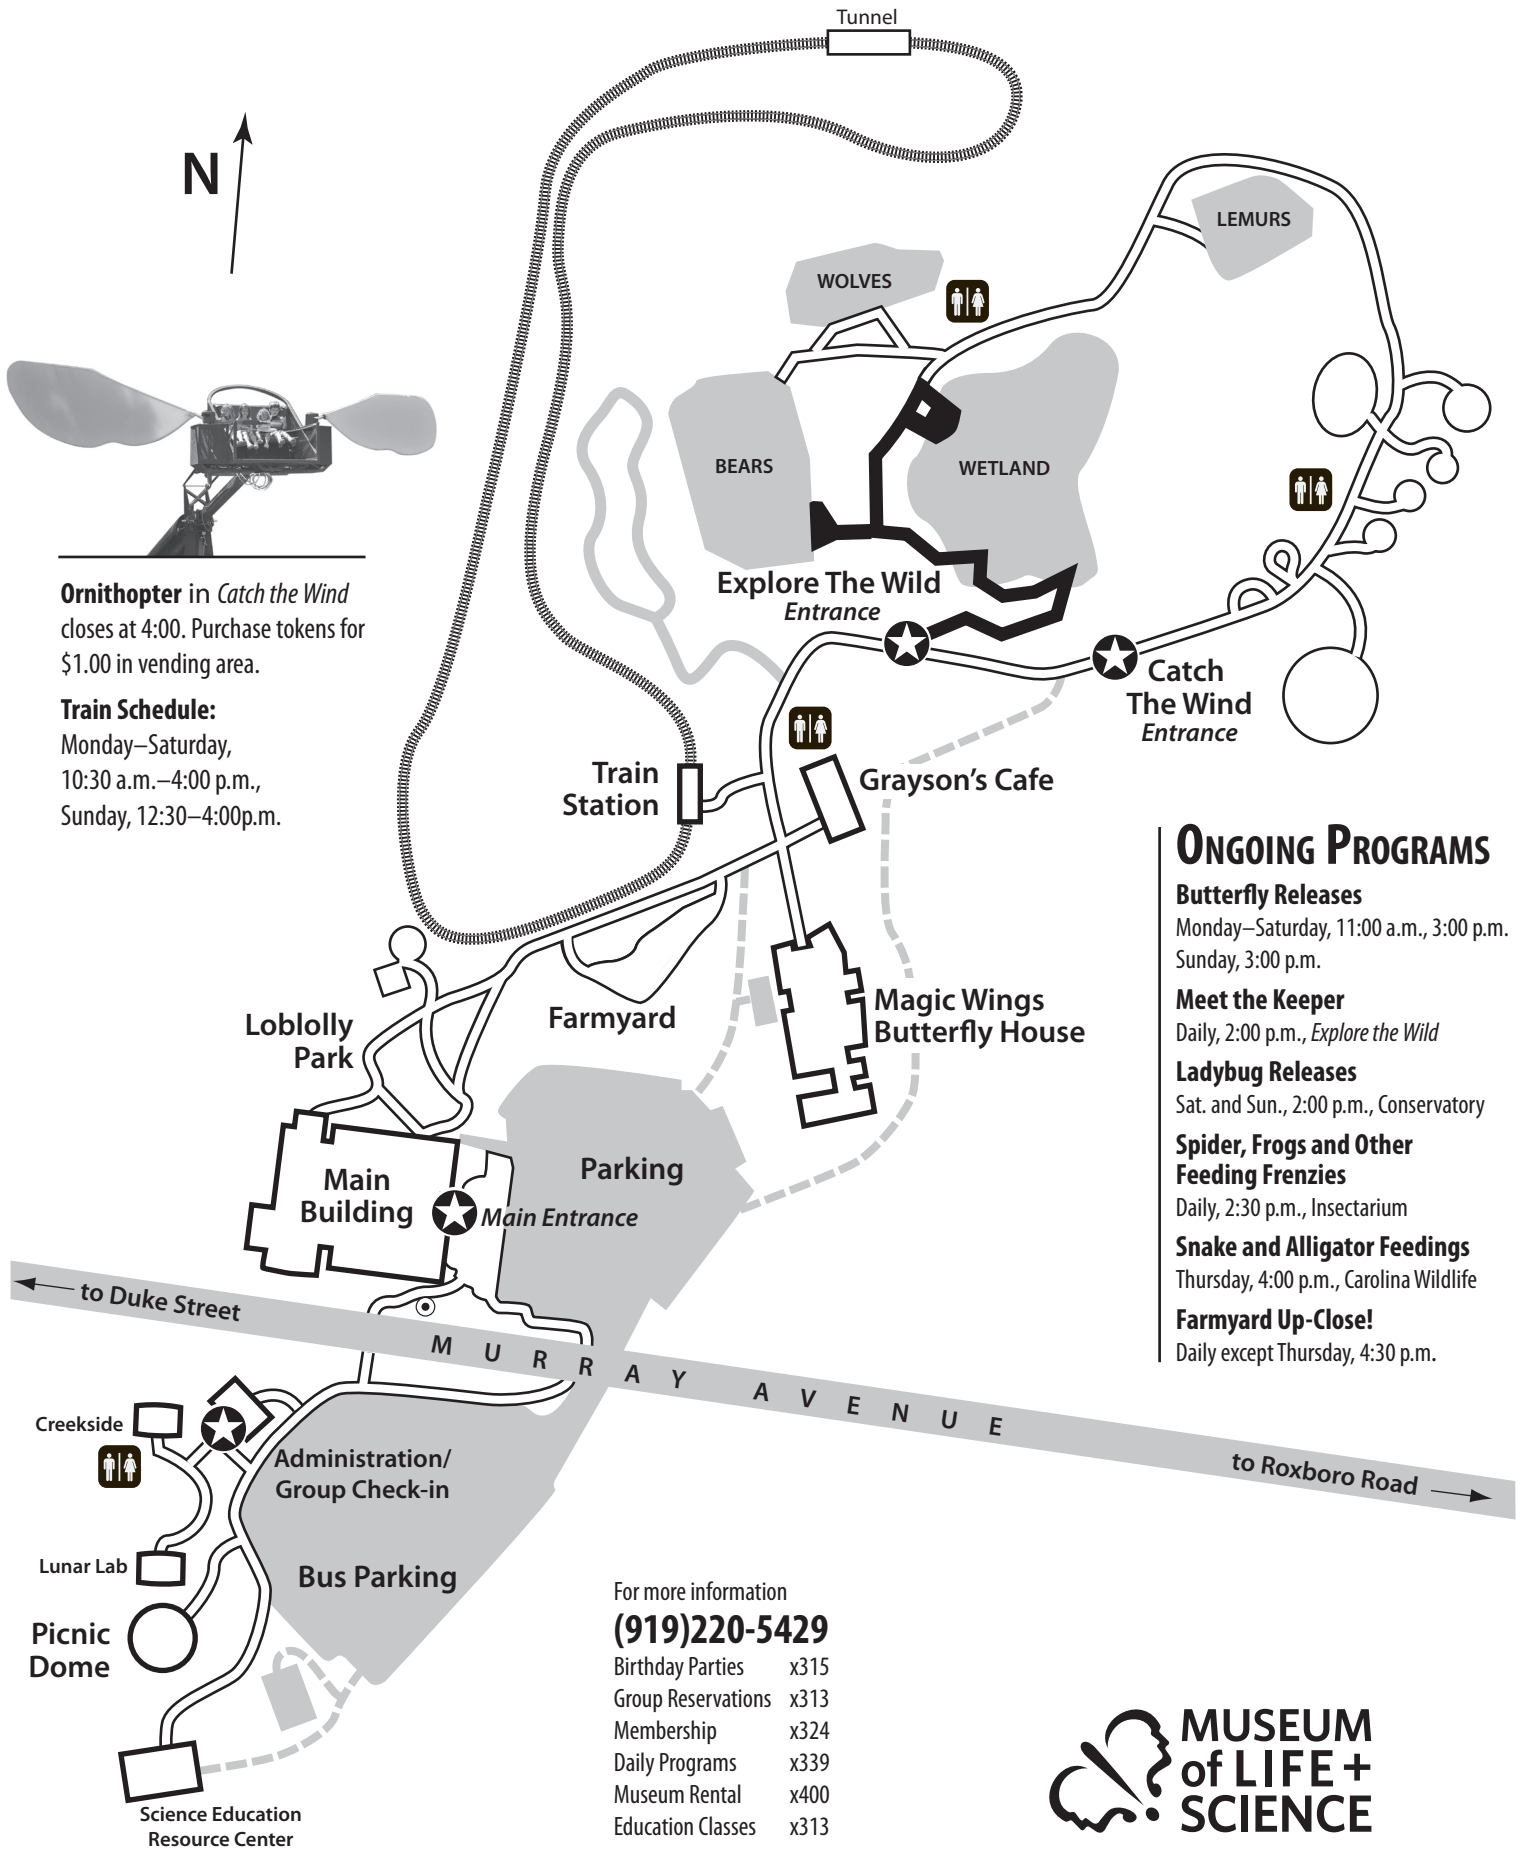

Main Building

Make more of today's visit!

Apply today's admission price toward an annual membership. Enjoy a host of benefits including free admission. See Admissions Desk staff for details.

**MUSEUM
of LIFE +
SCIENCE**

Hours of Operation: Monday–Saturday, 10:00 a.m.–5:00 p.m. Open for members at 9:00 (except on Sunday)
 Sunday, 12:00–5:00 p.m. Closed Mondays, Sept. 8–Dec. 15, 2008. Closed Thanksgiving, Christmas and New Year's Day