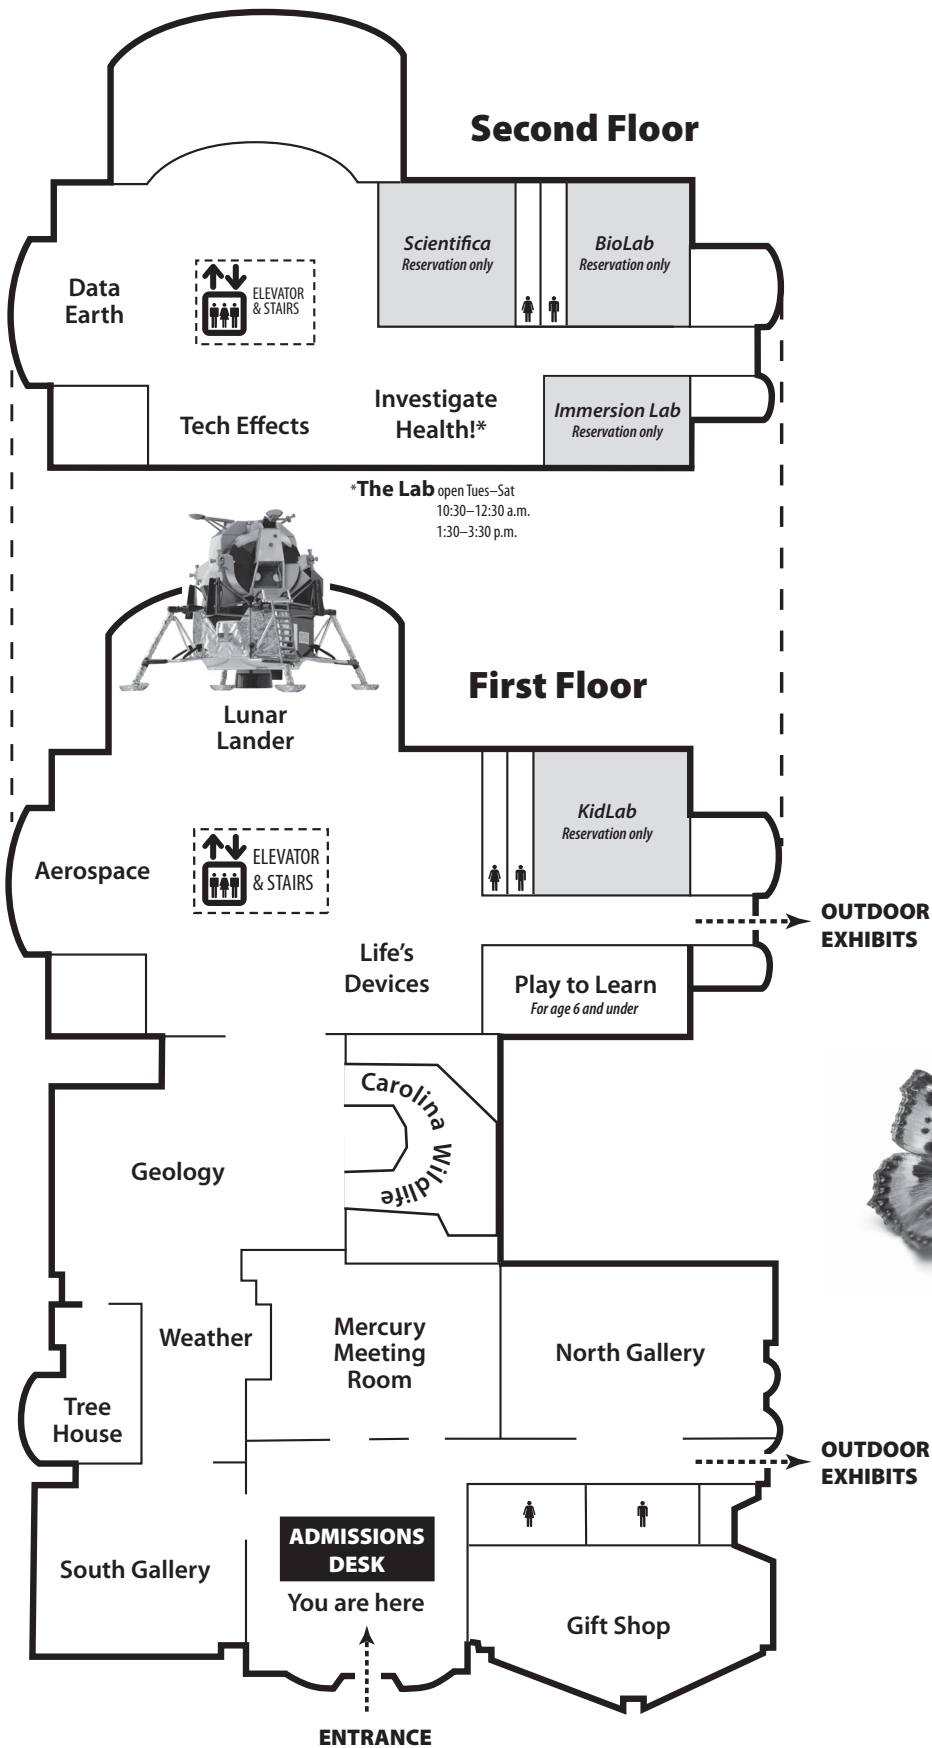

Main Building

Make more of today's visit!

Apply today's admission price toward an annual membership. Enjoy a host of benefits including free admission. See Admissions Desk staff for details.

**MUSEUM
of LIFE +
SCIENCE**

Hours of Operation: Monday–Saturday, 10:00 a.m.–5:00 p.m. Open for members at 9:00 (except on Sunday)
 Sunday, 12:00–5:00 p.m. Closed Mondays, Sept. 8–Dec. 15, 2008. Closed Thanksgiving, Christmas and New Year's Day