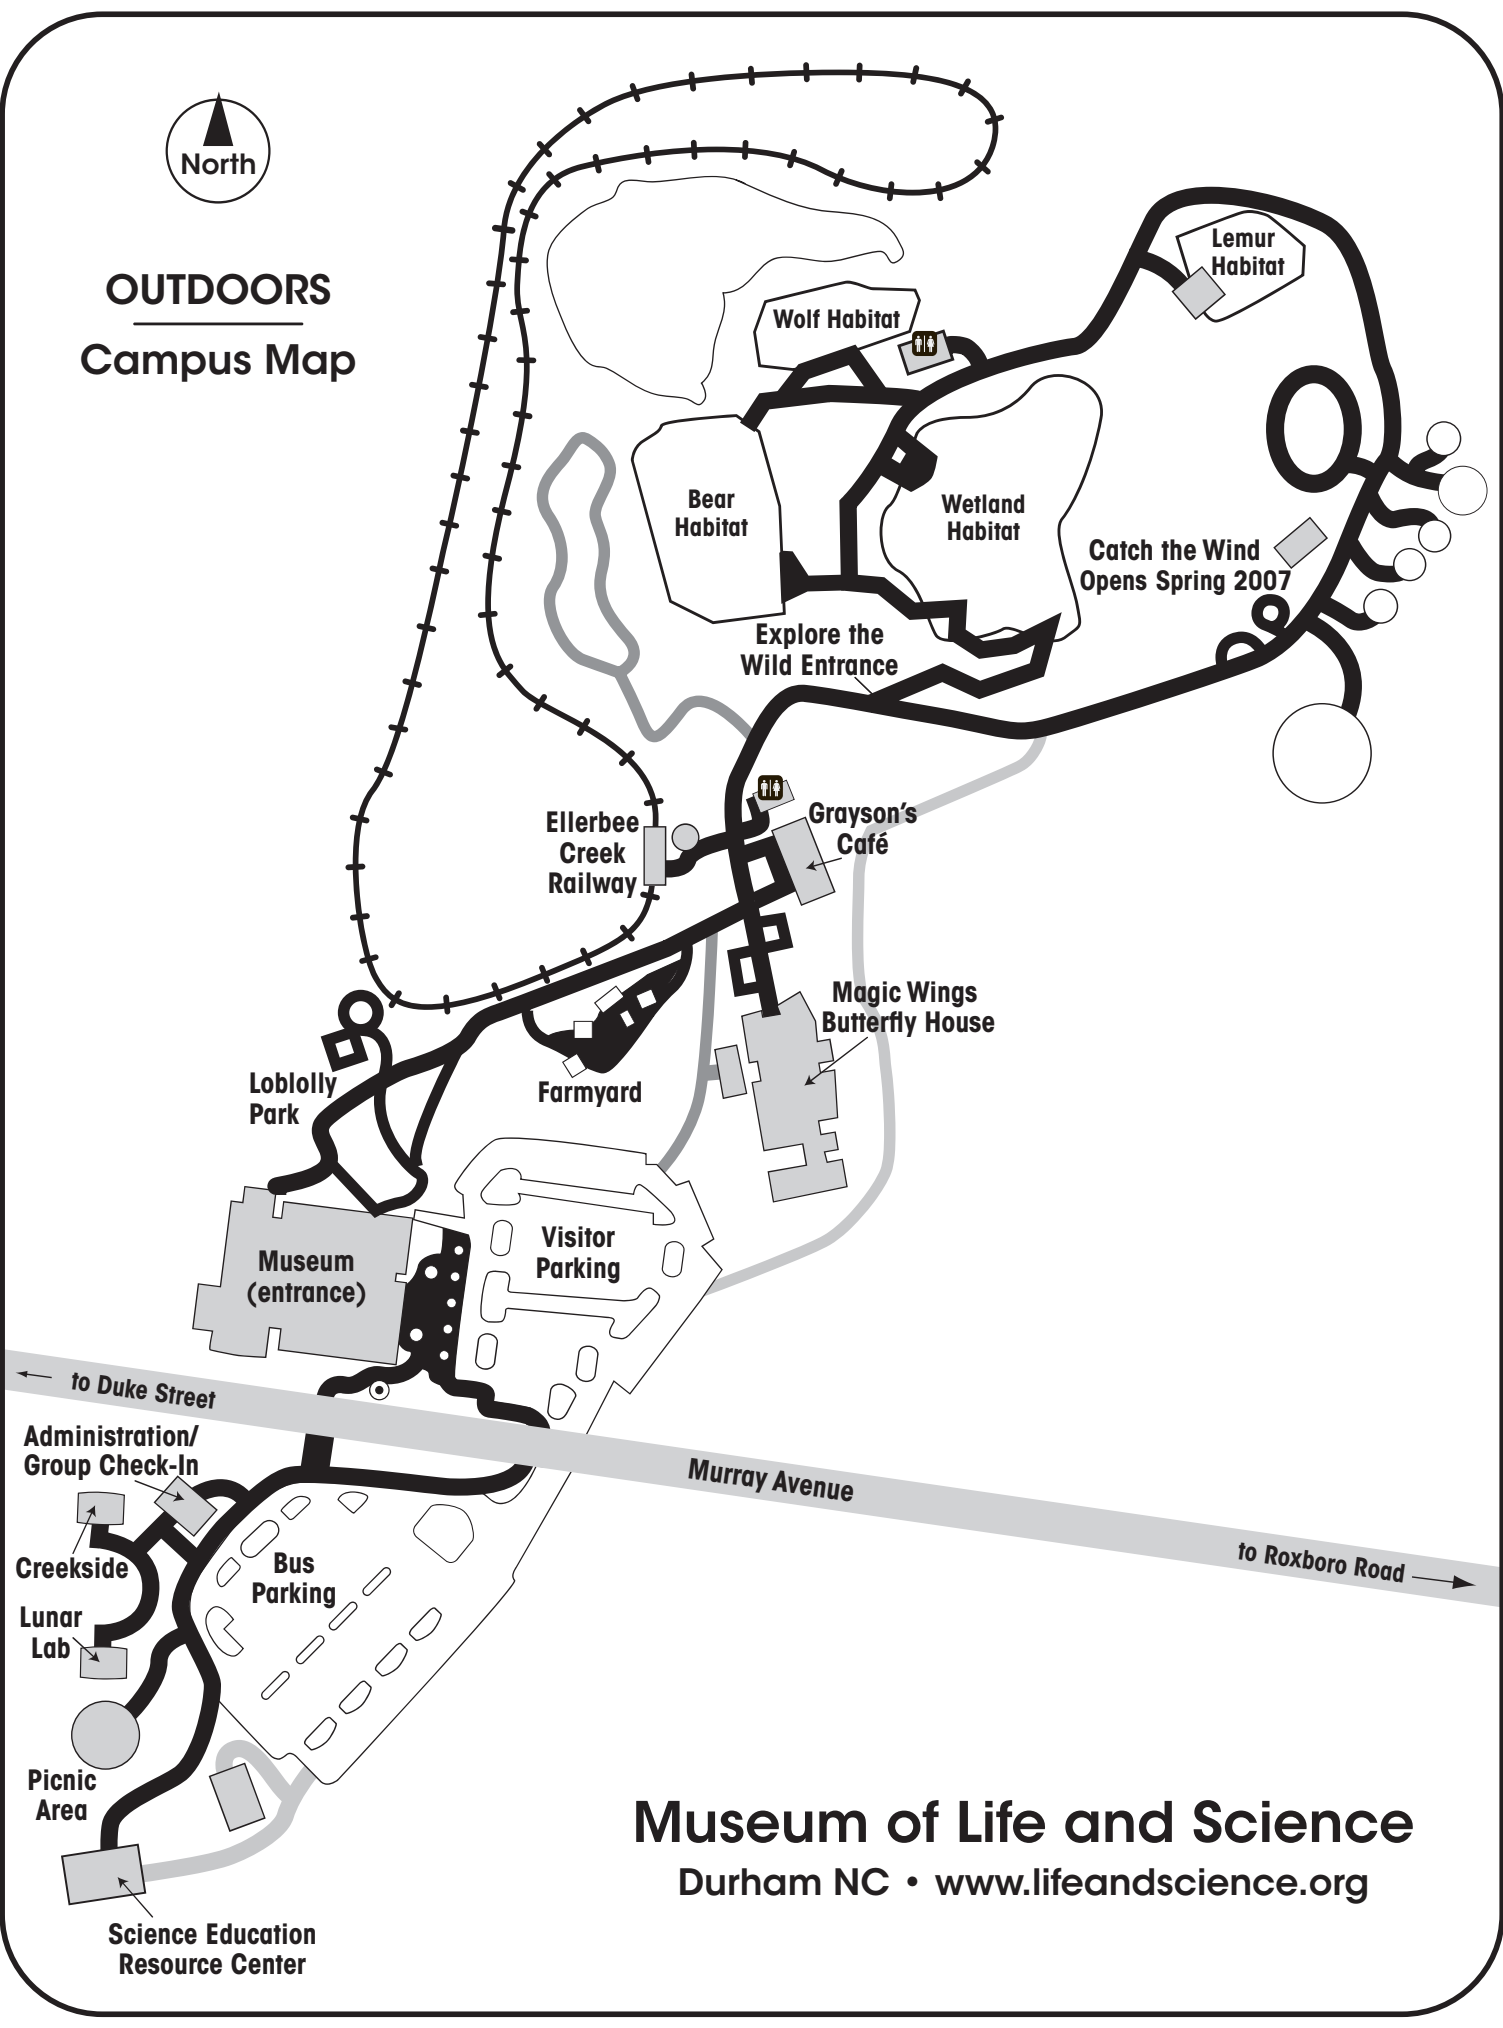

# OUTDOORS Campus Map

**Museum of Life and Science**  
Durham NC • [www.lifeandscience.org](http://www.lifeandscience.org)

## Main Museum

## Magic Wings Butterfly House

**Make more of today's visit!**

Apply today's admission price toward an annual membership and enjoy a host of benefits including free admissions. See admissions desk staff for details.

**For more information: (919) 220-5429**

- Birthday Parties x315
- Group Reservations x313
- Membership x324
- Daily Programs x339
- Museum Rental x400
- Education Classes x313