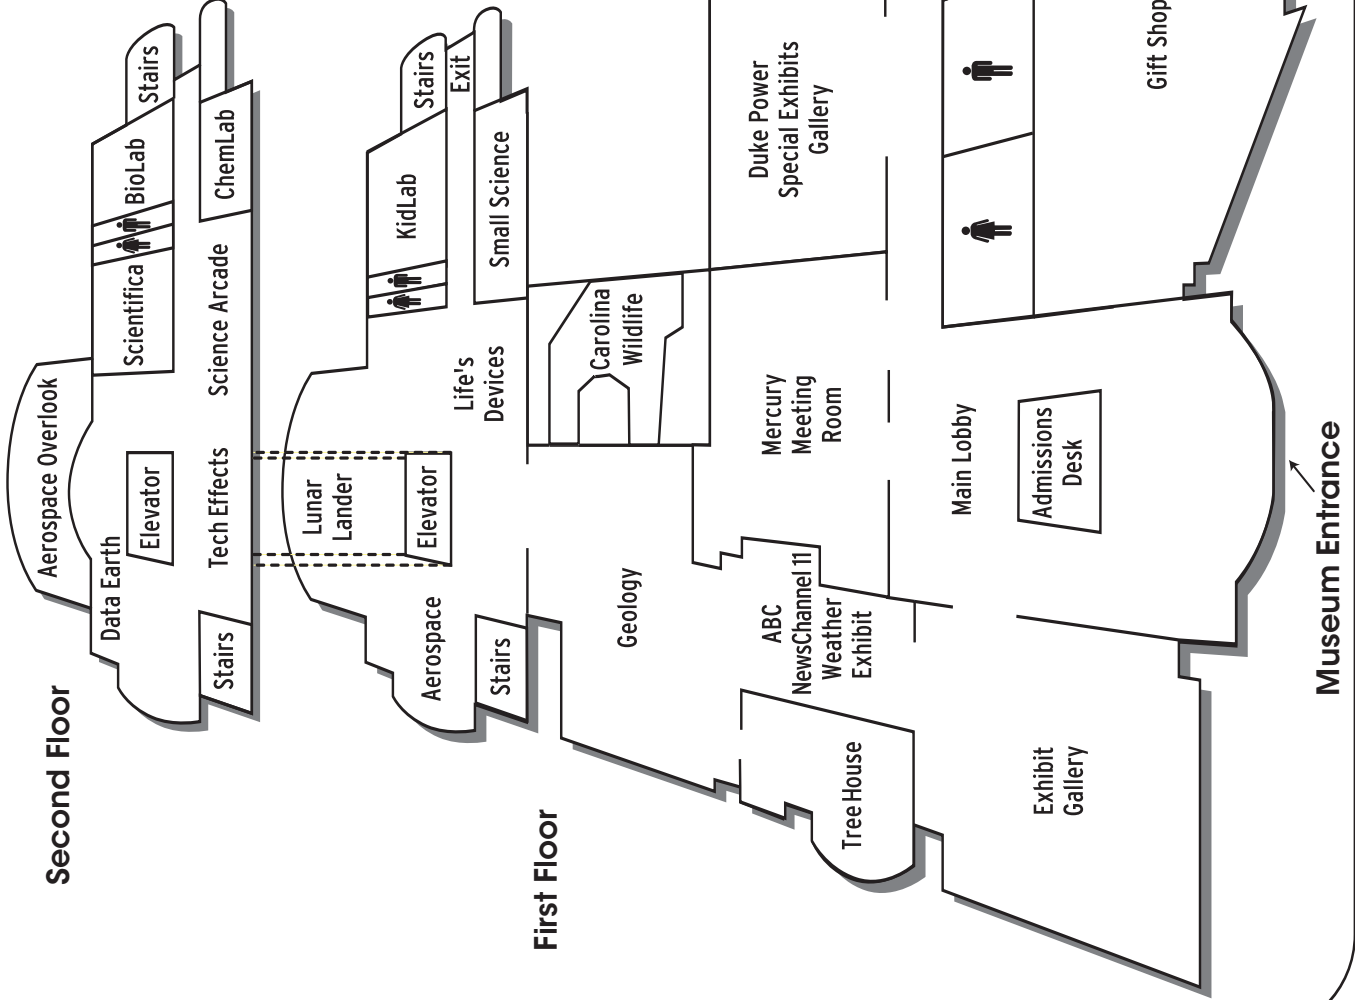

# OUTDOORS Campus Map

**Museum of Life and Science**  
Durham NC • [www.lifeandscience.org](http://www.lifeandscience.org)

# INDOORS

## Main Museum

## Magic Wings Butterfly House

**Make more of today's visit!**

Apply today's admission price toward an annual membership and enjoy a host of benefits including free admissions. See admissions desk staff for details.